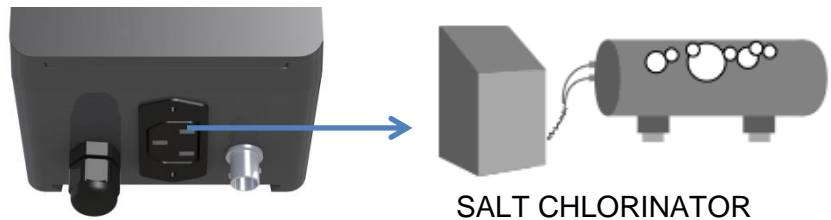

ChloriProtect

Use : prevents over-chlorination with the salt chlorinator

beautiful backlit LCD display with high contrast

complete kit enabling quick and easy installation

Stops the chlorine production by the salt chlorinator thanks to its maximum redox threshold

SALT CHLORINATOR

EASY

- Optimal use : one function per button
- Clear display of the redox value in mV

SECURE

- The output plug is protected against overload by a 3A fuse

AVADY POOL - 9, Chaussée Jules César, Bâtiment 4 Hall 406 - 95520 OSNY - France