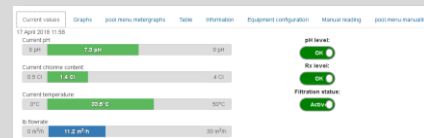

## Interface web AvadyConnect

Nome do tanque	Status	Ações
Tanque 1	OK	[Icon]
Tanque 2	Alerta	[Icon]
Tanque 3	OK	[Icon]
Tanque 4	Alerta	[Icon]
Tanque 5	OK	[Icon]
Tanque 6	Alerta	[Icon]
Tanque 7	OK	[Icon]
Tanque 8	Alerta	[Icon]
Tanque 9	OK	[Icon]
Tanque 10	Alerta	[Icon]

Lista do parque de tanques

Uma única olhadela é suficiente:  
Parâmetros de cor verde = Banho tranquilo!

PRiOplut values	Web configuration
SETPOINT PH: 7.2	Min. setpoint: 7.0
TYPE OF POINT: pH	Max. setpoint: 7.4
PUMP FLOW RATE: 11.0	Min. setpoint: 10.0
AUTOMATIC TYPE: ON	Max. setpoint: 12.0
PUMP ACT. TIME: 10.0	Min. setpoint: 10.0
OVERSHOOT ALARM: ON	Max. setpoint: 12.0
ALARM ENABLED: ON	Min. setpoint: 10.0
REARBY ADJUSTMENT: ON	Max. setpoint: 12.0
OVERSHOOT ALARM: ON	Min. setpoint: 10.0