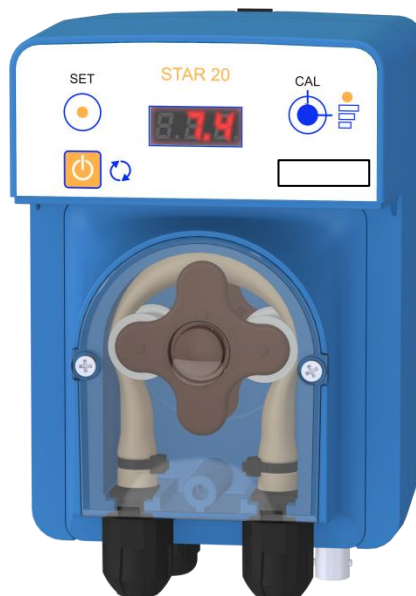

# STAR 20 pH

## Proportional pH- regulation

Private  
pools

- Live display of the pH value

- Quiet dosage thanks to its motor technology

- Optional customisation

### SIMPLE

- Optimum ease of use: one function per button
- Clear display of pH and messages
- pH- dosage
- Suitable for private pools up to 120 m<sup>3</sup>

### SAFE

- The pump stops dispensing if the pH is too low or too high, and displays the status.