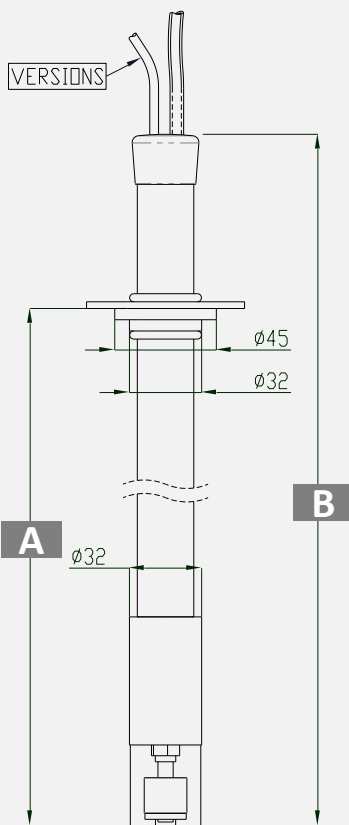

SUCTION LANCE

Fitted with a low-level sensor

SPECIFICATIONS

- Low-level sensor:
 - Float
 - 4 m cable (see different versions)
 - Maximum voltage: 0.5 A / 230 V
- Suction lance: 4 m of crystal PVC tube

Dimensions

Available versions

Product codes	Available versions depending on total height B	Container height A	Image
AYAC100358 AYAC100504	BARED WIRES 500 mm suction nozzle 800 mm suction nozzle	110-470 mm 110-770 mm	
AYAC100353 AYAC100503	JACK CONNECTOR 500 mm suction nozzle 800 mm suction nozzle	110-470 mm 110-770 mm	
AYAC100298 AYAC100501	4-POLE CONNECTOR 500 mm suction nozzle 800 mm suction nozzle	110-470 mm 110-770 mm	