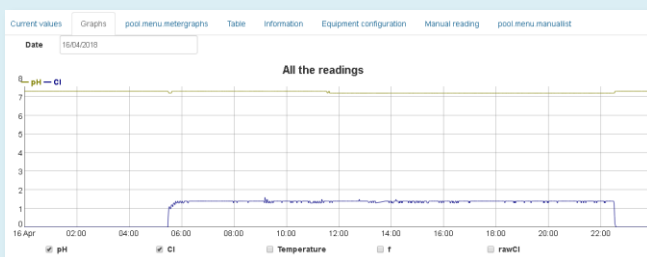

AvadyConnect web interface

From distance management :

- Water treatment ; pH, Chlorine,
- Low levels of treatment products, *
- Temperature*,
- Suppressor and filtration pump operation*,
- Pool lights*,
- Informations about the cover*,
- Mail alert, advices.

* Depending on the connected device.

Swimming pool	Customer	Avadyconnect Dongle serial number	pool.alarmlevel
Ma piscine à moi	Yvanica Yvanica	DB8039227E79	2
Piscine BUREAU	Yvanica Yvanica	DB8039227E79	2
Piscine 2	Demo	DB8039227E79	3
piscine baillaguet	laurent Le moulic	DB8039227E79	1
LE PFC	Joel	DB8039227E79	1
Piscine Camp Redon	Andries Hinkappel	DB8039227E79	1
CADELL	Luis DA COSTA	DB8039227E79	0
Grand bassin 2	Yvanica Henry	DB8039227E79	0
SPA DDU	Dominique Ducœur	DB8039227E79	0
essaï radio 100mW	Dominique Ducœur	DB8039227E79	0

Pools list.

PROpilot values

- SETPOINT VALUE: 1.4
- TYPE OF OUTLET: External pump
- PUMP FLOW RATE: 1.5 L/h
- ACTIVATION TYPE: PROPORTIONAL
- PUMP ACT. TIME: 40 s@ 1Cl
- OVERDOSING ALARM: 2.50 L/h
- ALARM DISABLED: OFF
- READING: 0.00 Cl
- ADJUSTMENT
- OVERDOSING ALARM: No

Web configuration

- lb.entity_high_alarm: Yes
- lb.entity_low_alarm: Yes
- lb.entity_lvi_alarm: No

From distance managed pH and chlorine.

Data history.