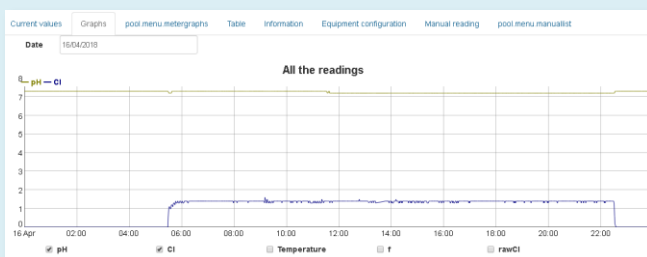

Verifica e controllo a distanza:

- della regolazione di acqua, pH, cloro*
- del livello basso dei prodotti di trattamento*
- della temperatura*
- Del funzionamento della pompa di filtraggio e del booster*,
- dell'illuminazione*,
- dello stato degli apparecchi: tapparelle*
- avvisi mail, consigli.

*In base all'apparecchio connesso.

Swimming pool	Customer	Avadyconnect Dongle serial number	pool alarm level
Ma piscine à moi	Yvanica Yvanica	D88039227E79	2
Piscine BUREAU	Yvanica Yvanica	D88039227F21	2
Piscine 2	Demis	D88039227A2E	3
piscine Saalaguet	Laurent Le moulic	D88039D528C7	1
LE PFC	Joel	D88039D518F3	1
Piscine Camp Redon	Andries Hknappet	D88039D55A39	1
CADELL	Luis DA COSTA	D88039D5C9D0	0
Grand bassin 2	Yvanic Henry	D88039D599B8	0
SPA DEU	Dominique Ducour	D88039D53F00	0
essa radio 100MW	Dominique Ducour	D88039D51AF8	0

Elenco parco vasche

PROpilot values	Web configuration
SETPOINT VALUE 1.4	lb.entity_high_alarm Yes
TYPE OF OUTLET External pump	lb.entity_low_alarm Yes
PUMP FLOW RATE 1.5 L/h	lb.entity_lvi_alarm No
ACTIVATION TYPE PROPORTIONAL	
PUMP ACT. TIME 40 s/1Cl	
OVERDOSING ALARM 2.50 L/4h	
ALARM DISABLED OFF	
READING 0.00 Cl	
ADJUSTMENT	
OVERDOSING ALARM No	

Storico dati