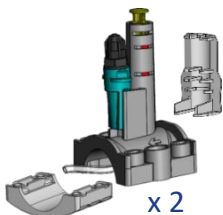

SAFE

- Volumetric alarm preventing the chemical container running dry
- Dosage proportional to pH and chlorine requirements

COMPLETE

- Delivered with a **complete kit** for quick and easy installation:

Two-in-one sensor holder

- A single location for measurement and injection
- Sensor fully protected by the sensor holder tube
- Compatible with DN50 and DN63 pipes
- A winterisation plug is provided to replace the sensor in the sensor holder.
- Horizontal or vertical assembly