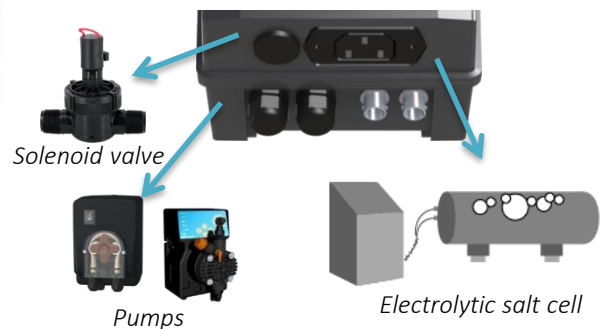

• Live display of the pH value and of the redox (chlorine) value in mV

pH and **Rx** Cl/mV

• pH dosage: the device activates the integrated pump

• Chlorine dosage: the device activates a pump, an electrolytic cell connected to the unit, or a solenoid valve.

INNOVATIVE

- PROpilot pH[®] simultaneously regulates pH and chlorine* levels.
- It simultaneously displays the redox value (chlorine content) and the pH value.
- The sensors are protected against induced electric currents in the water

SAFE

- Volumetric alarm preventing the chemical container running dry
- Dosage proportional to pH and chlorine requirements

COMPLETE

- Delivered with a **complete kit** for quick and easy installation:

Two-in-one sensor holder

- A single location for measurement and injection
- Sensor fully protected by the sensor holder tube
- Compatible with DN50 and DN63 pipes
- A winterisation plug is provided to replace the sensor in the sensor holder.
- Horizontal or vertical assembly