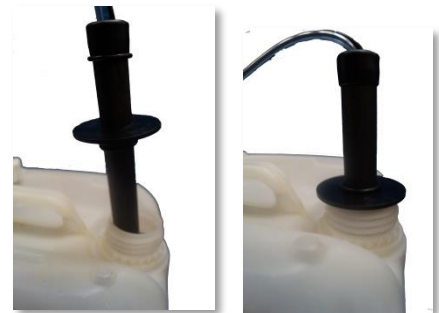

SUCTION LANCE

Fitted with a low-level sensor.

Scan to discover !

SPECIFICATIONS :

- Low-level sensor:
 - Float
 - 4 m cable (see different versions)
 - Maximum voltage: 0.5 A / 230 V
- Suction lance: 4 m of crystal PVC tube

Dimensions

Available versions

Product codes	Available versions depending on total height B	Container height A	Image
AYAC100358 AYAC100504	BARED WIRES 500 mm suction nozzle 800 mm suction nozzle	110-470 mm 110-770 mm	
AYAC100353 AYAC100503	JACK CONNECTOR 500 mm suction nozzle 800 mm suction nozzle	110-470 mm 110-770 mm	
AYAC100298 AYAC100501	4-POLE CONNECTOR 500 mm suction nozzle 800 mm suction nozzle	110-470 mm 110-770 mm	