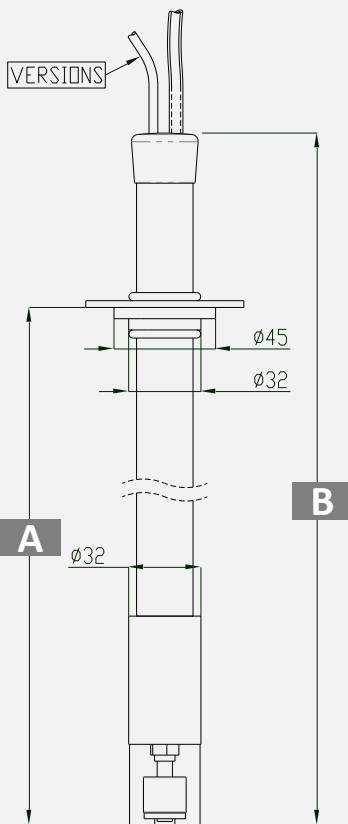

SUCTION LANCE

Fitted with a low-level sensor.

Scan to discover !

SPECIFICATIONS :

- Low-level sensor:
 - Float
 - 4 m cable (see different versions)
 - Maximum voltage: 0.5 A / 230 V
- Suction lance: 4 m of crystal PVC tube

Dimensions

Available versions

Product codes	Available versions depending on total height B	Container height A	Image
AYAC100358 AYAC100504	BARED WIRES 500 mm suction nozzle 800 mm suction nozzle	110-470 mm 110-770 mm	
AYAC100353 AYAC100503	JACK CONNECTOR 500 mm suction nozzle 800 mm suction nozzle	110-470 mm 110-770 mm	
AYAC100298 AYAC100501	4-POLE CONNECTOR 500 mm suction nozzle 800 mm suction nozzle	110-470 mm 110-770 mm	