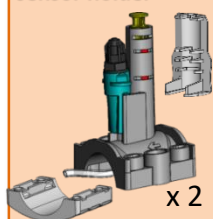

SAFE

- Volumetric alarm preventing the chemical container running dry
- Dosage proportional to pH and chlorine requirements
- Jack input connectors for detection of empty pH and chlorine containers

VERSATILE

- Device: two years | Sensors: one year

- Supplied with a **complete kit** for quick and easy installation:

Two-in-one sensor holder

- A single location for measurement and injection
- Sensor fully protected by the sensor holder tube
- Compatible with DN50 and DN63 pipes
- A winterisation plug is provided to replace the sensor in the sensor holder.
- Horizontal or vertical assembly