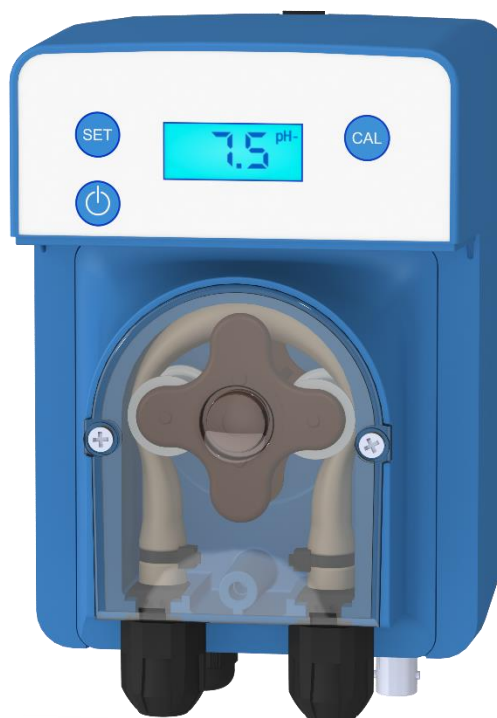

STAR pH

Proportional pH- or pH+ regulation

Private Pools

AYPO15006-

Scan to discover !

- Live display of the pH value

- Quiet dosage thanks to its motor technology
- Optional customisation

SIMPLE

- Optimum ease of use: one function per button.
- Clear display of pH and messages.
- pH- and pH+ dosage selection.
- Suitable for private pools up to 120 m³.

SAFE

- The pump stops dispensing if the pH is too low or too high, and displays the status.