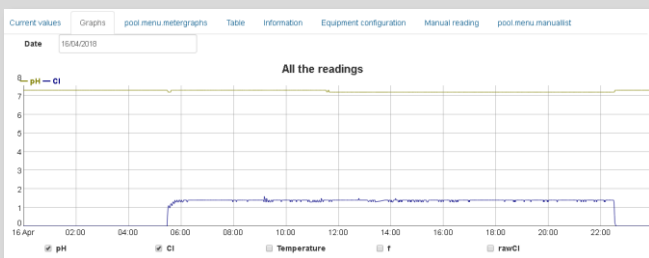

Data History.

17 April 2018 11:58

Current pH: 7.3 pH (OK)

Current chlorine content: 1.4 Cl (OK)

Current temperature: 32.5°C (Active)

lb flowrate: 11.2 m³/h

Additional indicators: pH level: OK, Rx level: OK, Filtration status: Active

On a single look :

Green parameters = Pleasant swim!

Find out more about the interface on www.avadyconnect.com with « demo » for id and password.

Professional user advantages:

- Proactive : Parameters and history studying to prevent any problem and quick action if the customer see a maladjustment.
- Customer loyalty : transparency, relationship of trust established, additional sales...