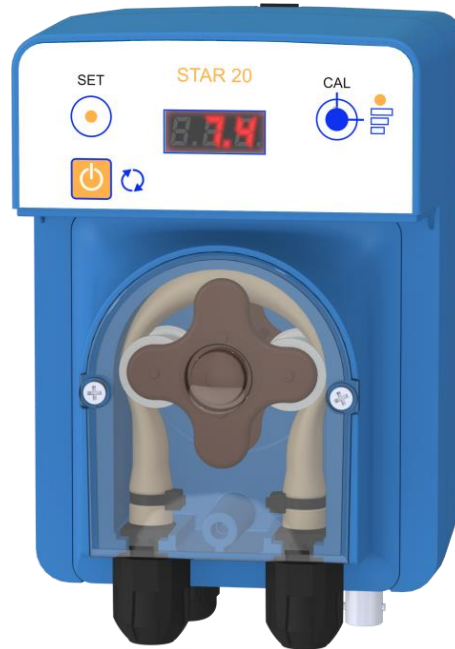

STAR 20 pH

Proportional pH- regulation

Private Pools

AYPO15043

Scan to discover !

- Live display of the pH value

- Quiet dosage thanks to its motor technology
- Optional customisation

SIMPLE

- Optimum ease of use: one function per button.
- Clear display of pH and messages.
- pH- dosage.
- Suitable for private pools up to 120 m³.

SAFE

- The pump stops dispensing if the pH is too low or too high, and displays the status.

COMPLETE

- Delivered with a complete kit for quick and easy installation :

SMART

- Dosage proportional to pH requirements.

GARANTIE

- Device guaranteed for two years.