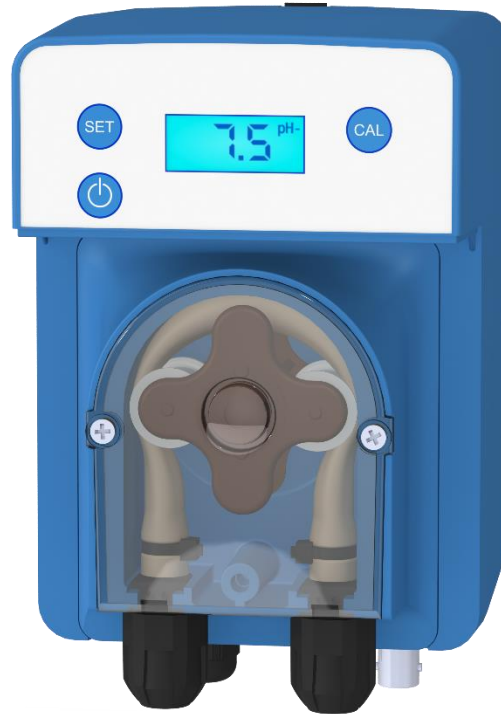

# STAR pH

## Proportional pH- or pH+ regulation

Private Pools

AYPO15006-

Scan to discover !

- Live display of the pH value

- Quiet dosage thanks to its motor technology
- Optional customisation

### SIMPLE

- Optimum ease of use: one function per button.
- Clear display of pH and messages.
- pH- and pH+ dosage selection.
- Suitable for private pools up to 120 m<sup>3</sup>.

### SAFE

- The pump stops dispensing if the pH is too low or too high, and displays the status.