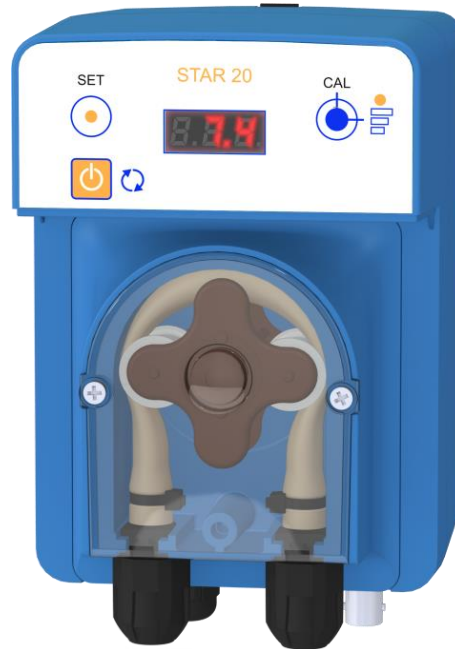

STAR 20 pH

Proportional pH- regulation

Private Pools

AYPO15043

Scan to discover !

- Live display of the pH value

- Quiet dosage thanks to its motor technology

- Optional customisation

SIMPLE

- Optimum ease of use: one function per button.
- Clear display of pH and messages.
- pH- dosage.
- Suitable for private pools up to 120 m³.

SAFE

- The pump stops dispensing if the pH is too low or too high, and displays the status.

COMPLETE

- Delivered with a complete kit for quick and easy installation :

SMART

- Dosage proportional to pH requirements.

GARANTIE

- Device guaranteed for two years.