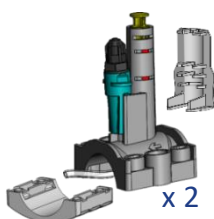

x 2

- A single location for measurement and injection
- Sensor fully protected by the sensor holder tube
- Compatible with DN50 and DN63 pipes
- A winterisation plug is provided to replace the sensor in the sensor holder.
- Horizontal or vertical assembly