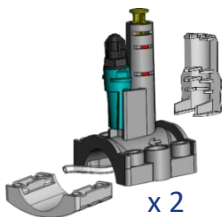

SAFE

- Volumetric alarm preventing the chemical container running dry
- Dosage proportional to pH and chlorine requirements

COMPLETE

- Delivered with a **complete kit** for quick and easy installation:

Two-in-one sensor holder

- A single location for measurement and injection
- Sensor fully protected by the sensor holder tube
- Compatible with DN50 and DN63 pipes
- A winterisation plug is provided to replace the sensor in the sensor holder.
- Horizontal or vertical assembly