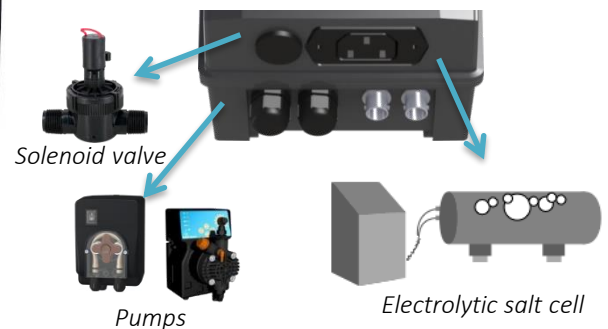

• Live display of the pH value and of the redox (chlorine) value in mV

pH and **Rx** Cl/mV

• pH dosage: the device activates the integrated pump

• Chlorine dosage: the device activates a pump, an electrolytic cell connected to the unit, or a solenoid valve.

INNOVATIVE

- PROpilot pH[®] simultaneously regulates pH and chlorine* levels.
- It simultaneously displays the redox value (chlorine content) and the pH value.
- The sensors are protected against induced electric currents in the water

SAFE

- Volumetric alarm preventing the chemical container running dry
- Dosage proportional to pH and chlorine requirements

COMPLETE

- Delivered with a **complete kit** for quick and easy installation:

Two-in-one sensor holder

- A single location for measurement and injection
- Sensor fully protected by the sensor holder tube
- Compatible with DN50 and DN63 pipes
- A winterisation plug is provided to replace the sensor in the sensor holder.
- Horizontal or vertical assembly