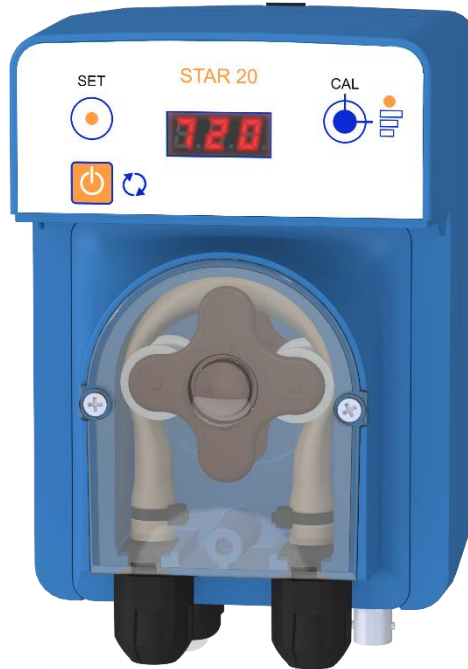

STAR 20 Rx LED

Proportional regulation of chlorine (mV)

Private Pools

AYPO15044

Scan to discover !

- Live display of the redox value

- Quiet dosage thanks to its motor technology
- Optional customisation

SIMPLE

- Optimum ease of use: one function per button.
- Display of redox (chlorine) value in mV and messages.
- Suitable for private pools up to 60 m³.

SAFE

- The pump stops if the redox value is too low or too high, and displays the status dispensings of the sensor after calibration.

COMPLETE

- Delivered with a **complete kit** for quick and easy installation:

SMART

- Dosage proportional to chlorine requirements.

WARRANTY

- Device guaranteed for two years.