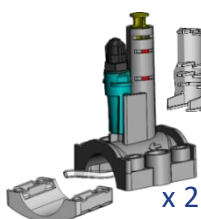

SAFE

- Volumetric alarm preventing the chemical container running dry.
- Dosage proportional to pH and chlorine requirements.
- Jack input connectors for detection of empty pH and chlorine containers.

COMPLETE

- Delivered with a **complete kit** for quick and easy installation :

Two-in-one sensor holder

- A single location for measurement and injection
- Sensor fully protected by the sensor holder tube
- Compatible with DN50 and DN63 pipes
- A winterisation plug is provided to replace the sensor in the sensor holder.
- Horizontal or vertical assembly

VERSATILE

- Adjustable dosage for regulation in small and large volumes.
- Intended for private pools :
 - with integrated pumps from 1.5-1,5L/h up to 90m³.
 - with integrated pumps from 1.5-3L/h up to 150m³.
- Suitable for an attendance of 1 to 2 people / 10m³ / day.